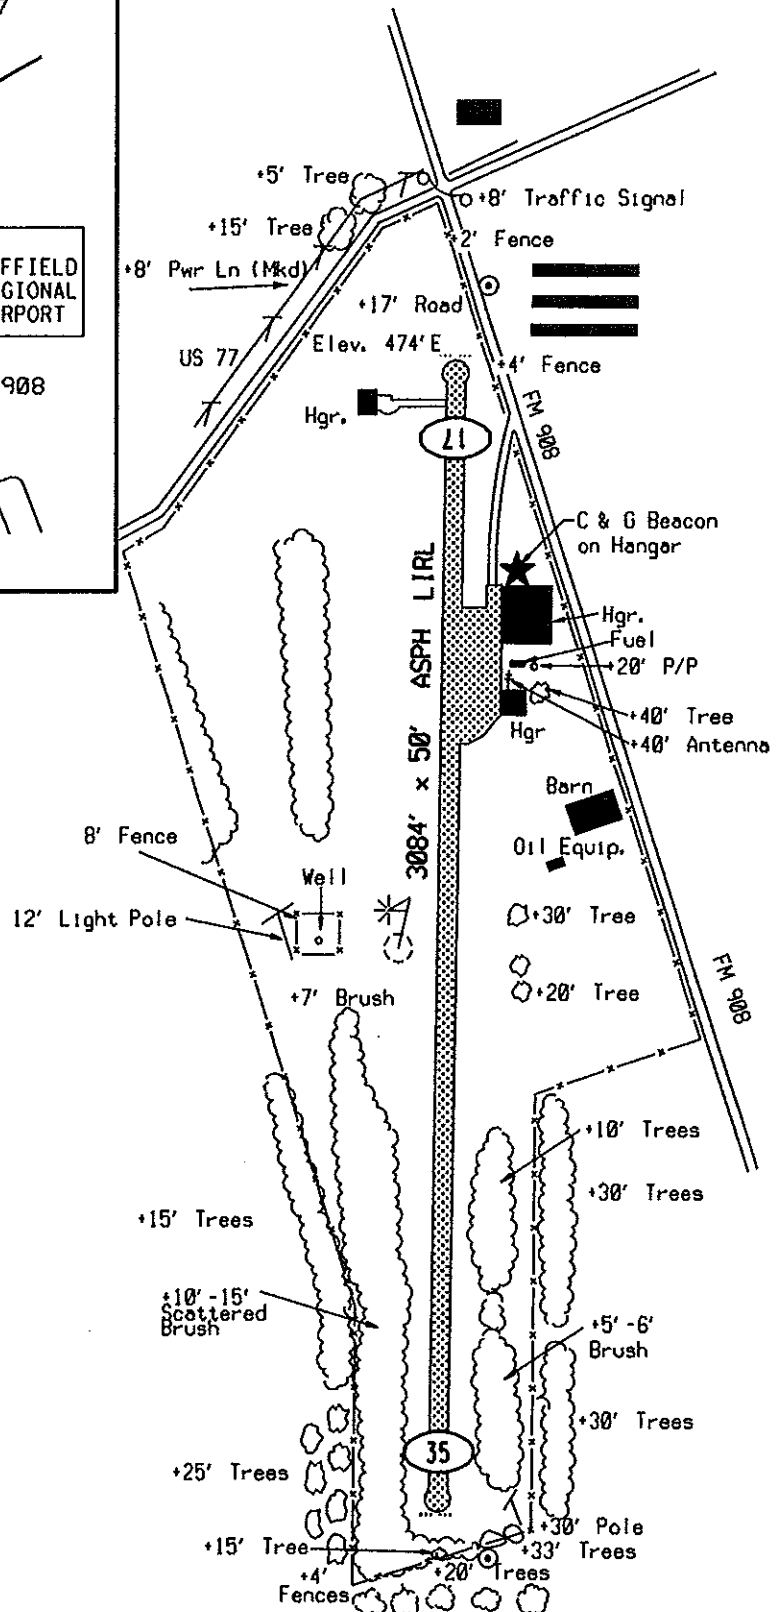

ROCKDALE, TX

H. H. COFFIELD REGIONAL AIRPORT

(RCK)

AIRPORT LOCATION

REMARKS:

SITE NO- 24631.7A
ACRES - 41

AIRPORT LAYOUT

Lat: N 30° 37.90'
Lon: W 96° 59.38'

Elev: 474' MSL
TPA: STD

Sectional: HOUSTON
Downtown to Apt: 02 nm/SE

Owner: CITY OF ROCKDALE
 PO BOX 586
 ROCKDALE TX 76567
Phone: 512-446-2511
Fax: 512-446-6258

Manager: DAVID AKIN
 PO BOX 586
 ROCKDALE TX 76567
 512-446-7320

ATTENDANCE SCHEDULE: UNATNDD

FUEL: 100LL FOR FUEL CALL 512-446-7320
 AFTER 4:00 PM CALL 512-446-3436

REPAIRS: NO

LIGHTS: DSK-DWN (OUT OF SERVICE)

CTAF: 122.9

REMARKS: FOOD-LODGING (1 MI)