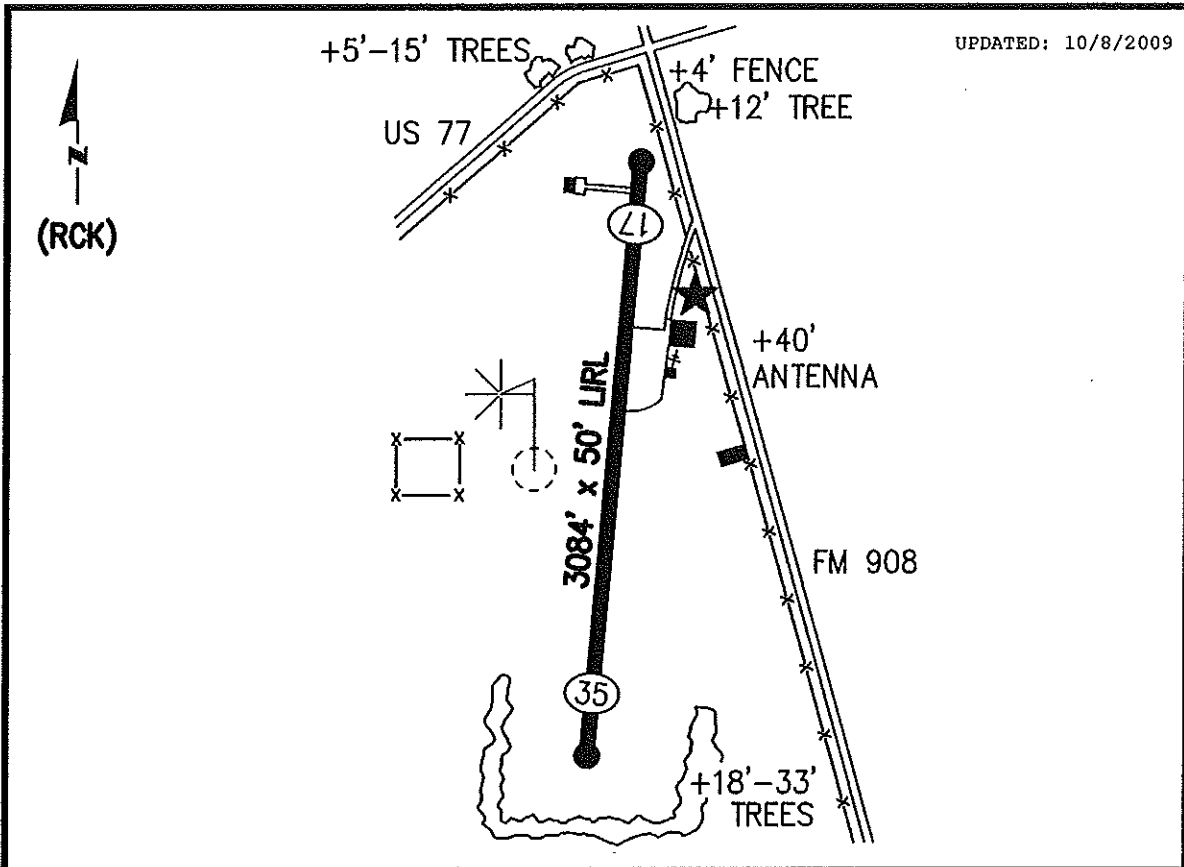

ROCKDALE, TX

H. H. COFFIELD REGIONAL AIRPORT

(RCK)

AIRPORT LOCATION

REMARKS:

SITE NO- 24631.7A
ACRES - 41

AIRPORT LAYOUT

Lat: N 30° 37.90'
Lon: W 96° 59.38'

Elev: 474' MSL
TPA: STD

Sectional: HOUSTON
Downtown to Apt: 02 nm/SE

Owner: CITY OF ROCKDALE
 PO BOX 586
 ROCKDALE TX 76567
Phone: 512-446-2511
Fax: 512-446-6258

Manager: DAVID AKIN
 PO BOX 586
 ROCKDALE TX 76567
 512-446-7320

ATTENDANCE SCHEDULE: UNATNDD

FUEL: 100LL FOR FUEL CALL 512-446-7320
 AFTER 4:00 PM CALL 512-446-3436

REPAIRS: NO

LIGHTS: DSK-DWN (OUT OF SERVICE)

CTAF: 122.9

REMARKS: FOOD-LODGING (1 MI)