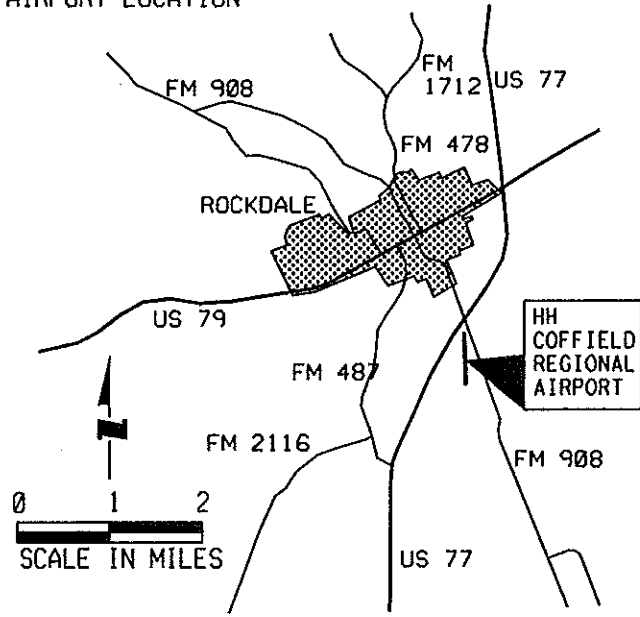

ROCKDALE, TX

H. H. COFFIELD REGIONAL AIRPORT

(RCK)

AIRPORT LOCATION

REMARKS:

SITE NO- 24631.7A
ACRES - 41

AIRPORT LAYOUT

Lat: N 30° 37.90'
Lon: W 96° 59.38'

Elev: 474' MSL
TPA: STD

Sectional: HOUSTON
Downtown to Apt: 02 nm/SE

Owner: CITY OF ROCKDALE
 PO BOX 586
 ROCKDALE TX 76567
Phone: 512-446-2511
Fax: 512-446-6258

Manager: DAVID AKIN
 PO BOX 586
 ROCKDALE TX 76567
 512-446-7320

ATTENDANCE SCHEDULE: UNATNDD

FUEL: 100LL FOR FUEL CALL 512-446-7320
 AFTER 4:00 PM CALL 512-446-3436

REPAIRS: NO

LIGHTS: DSK-DWN (OUT OF SERVICE)

CTAF: 122.9

REMARKS: FOOD-LODGING (1 MI)